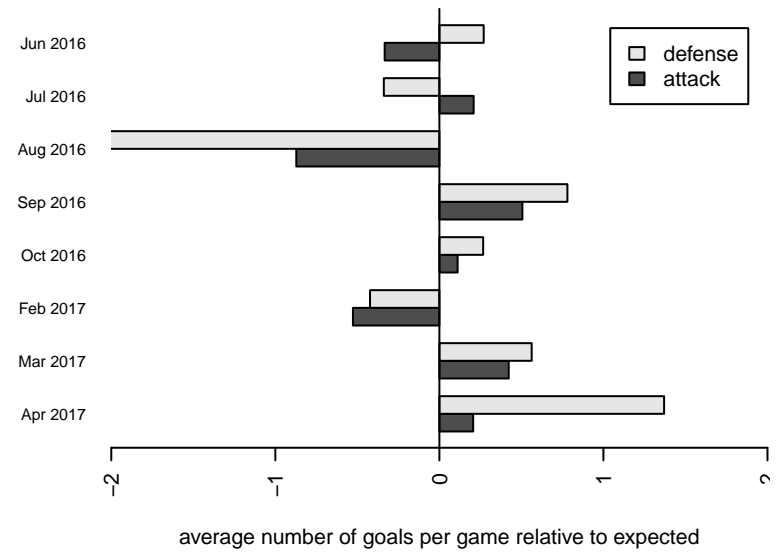

Performance relative to 13 month average