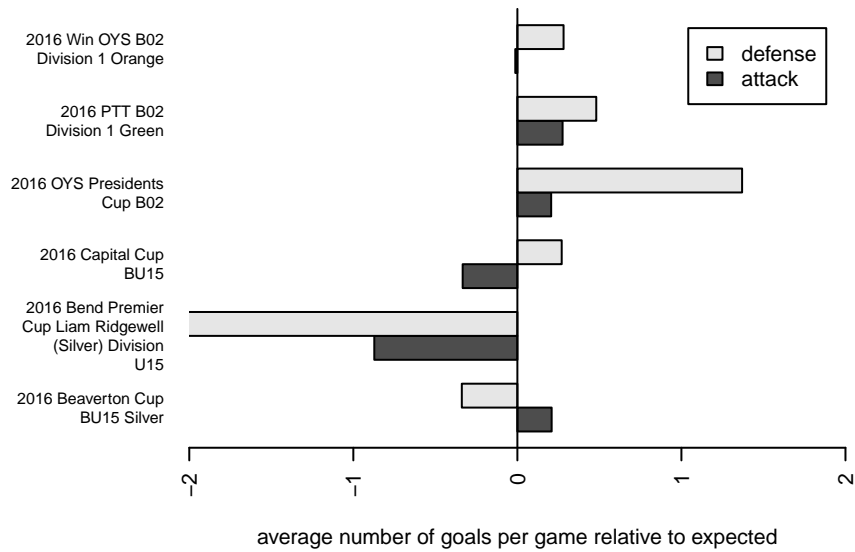

Performance relative to 13 month average