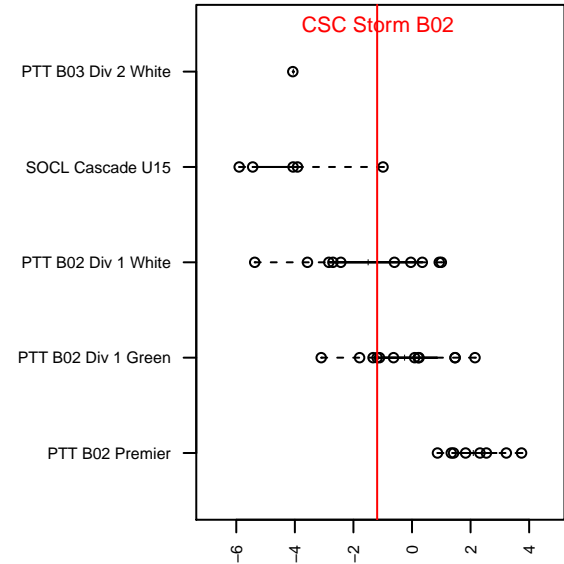

**attack and defense rating
relative to others at age
and all opponents in last 13 months**