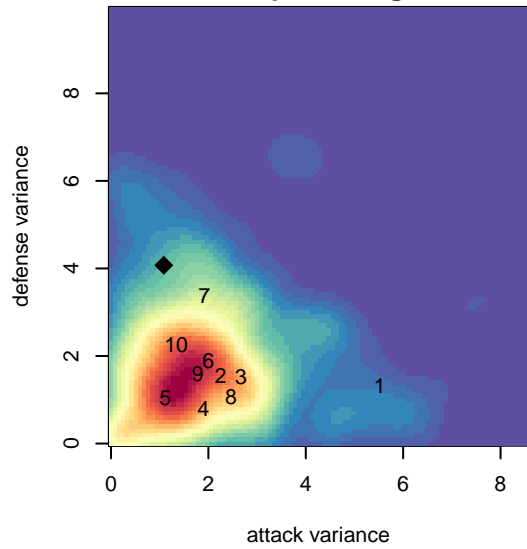

# CSC Storm B02

Corvallis SC Storm  
 Corvallis, OR  
 B02 total strength=1172  
 attack=4.77 defense=2.75  
 fall league = PTT B02 Div 1 Green  
 spr league = Win OYS B02 Div 1 Orange

alt names used:  
 CSC 02B  
 CORVALLIS CSC 02B (OR)  
 CSC 02B  
 Corvallis SC 02B  
 Corvallis SC 02B  
 Corvallis SC 02B

Venues played:  
 2016 Capital Cup BU15  
 2016 Beaverton Cup BU15 Silver  
 2016 Bend Premier Cup Liam Ridgwell (Silver)  
 2016 PTT B02 Division 1 Green  
 2016 Win OYS B02 Division 1 Orange  
 2016 OYS Presidents Cup B02

**CSC Storm B02**  
 Dots are actual minus expected GF (blue circles) and GA (red triangles).  
 Blue line is smoothed change in attack strength. Red is smoothed change in defense strength.

**attack and defense variance (black dot)  
relative to other teams  
and top 10 in region**