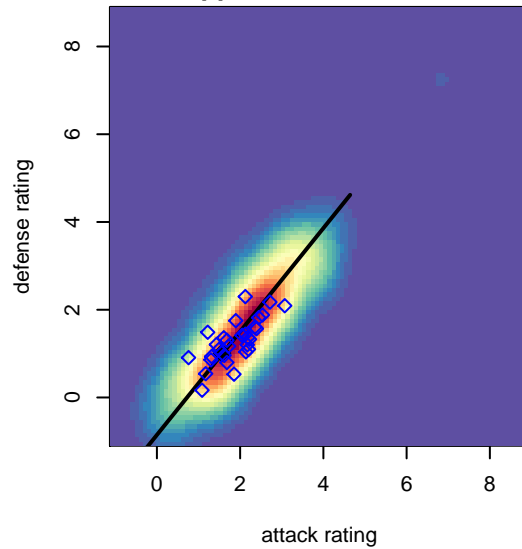

**attack and defense rating
relative to others at age
and all opponents in last 13 months**