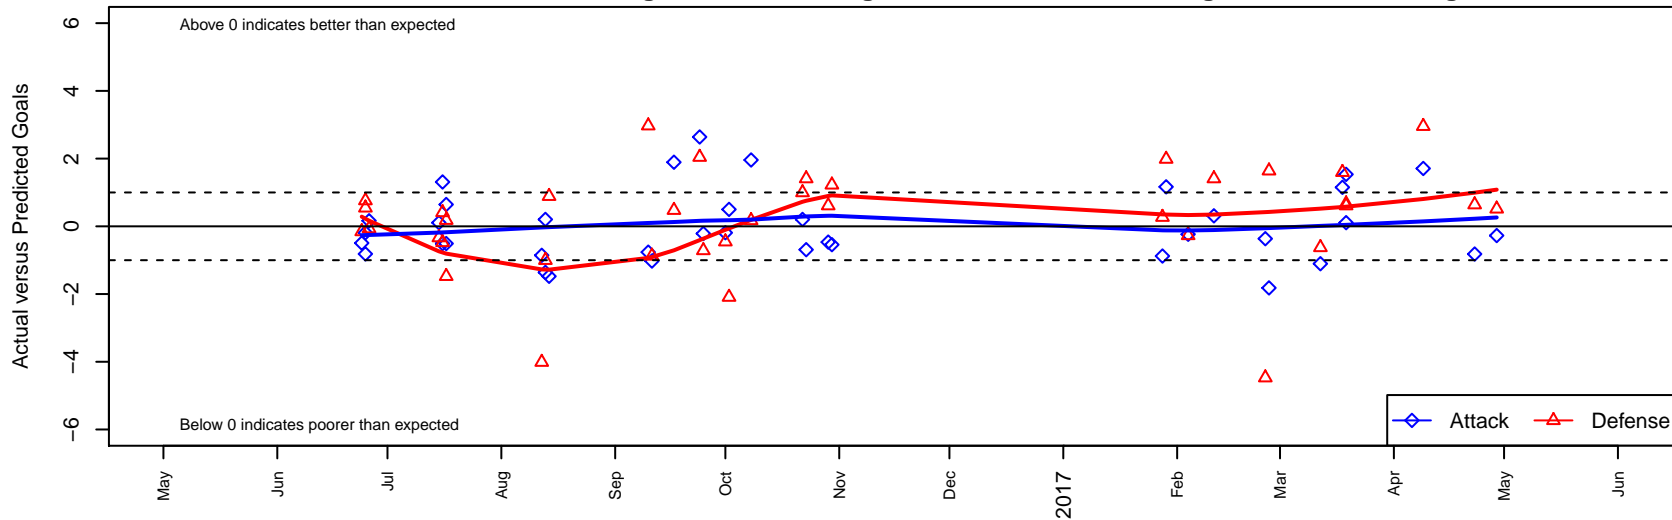

# CSC Storm B02

Corvallis SC Storm  
 Corvallis, OR  
 B02 total strength=1172  
 attack=4.77 defense=2.75  
 fall league = PTT B02 Div 1 Green  
 spr league = Win OYS B02 Div 1 Orange

alt names used:  
 CSC 02B  
 CORVALLIS CSC 02B (OR)  
 CSC 02B  
 Corvallis SC 02B  
 Corvallis SC 02B  
 Corvallis SC 02B

Venues played:  
 2016 Capital Cup BU15  
 2016 Beaverton Cup BU15 Silver  
 2016 Bend Premier Cup Liam Ridgwell (Silver)  
 2016 PTT B02 Division 1 Green  
 2016 Win OYS B02 Division 1 Orange  
 2016 OYS Presidents Cup B02

**CSC Storm B02**  
 Dots are actual minus expected GF (blue circles) and GA (red triangles).  
 Blue line is smoothed change in attack strength. Red is smoothed change in defense strength.

**attack and defense variance (black dot)  
relative to other teams  
and top 10 in region**